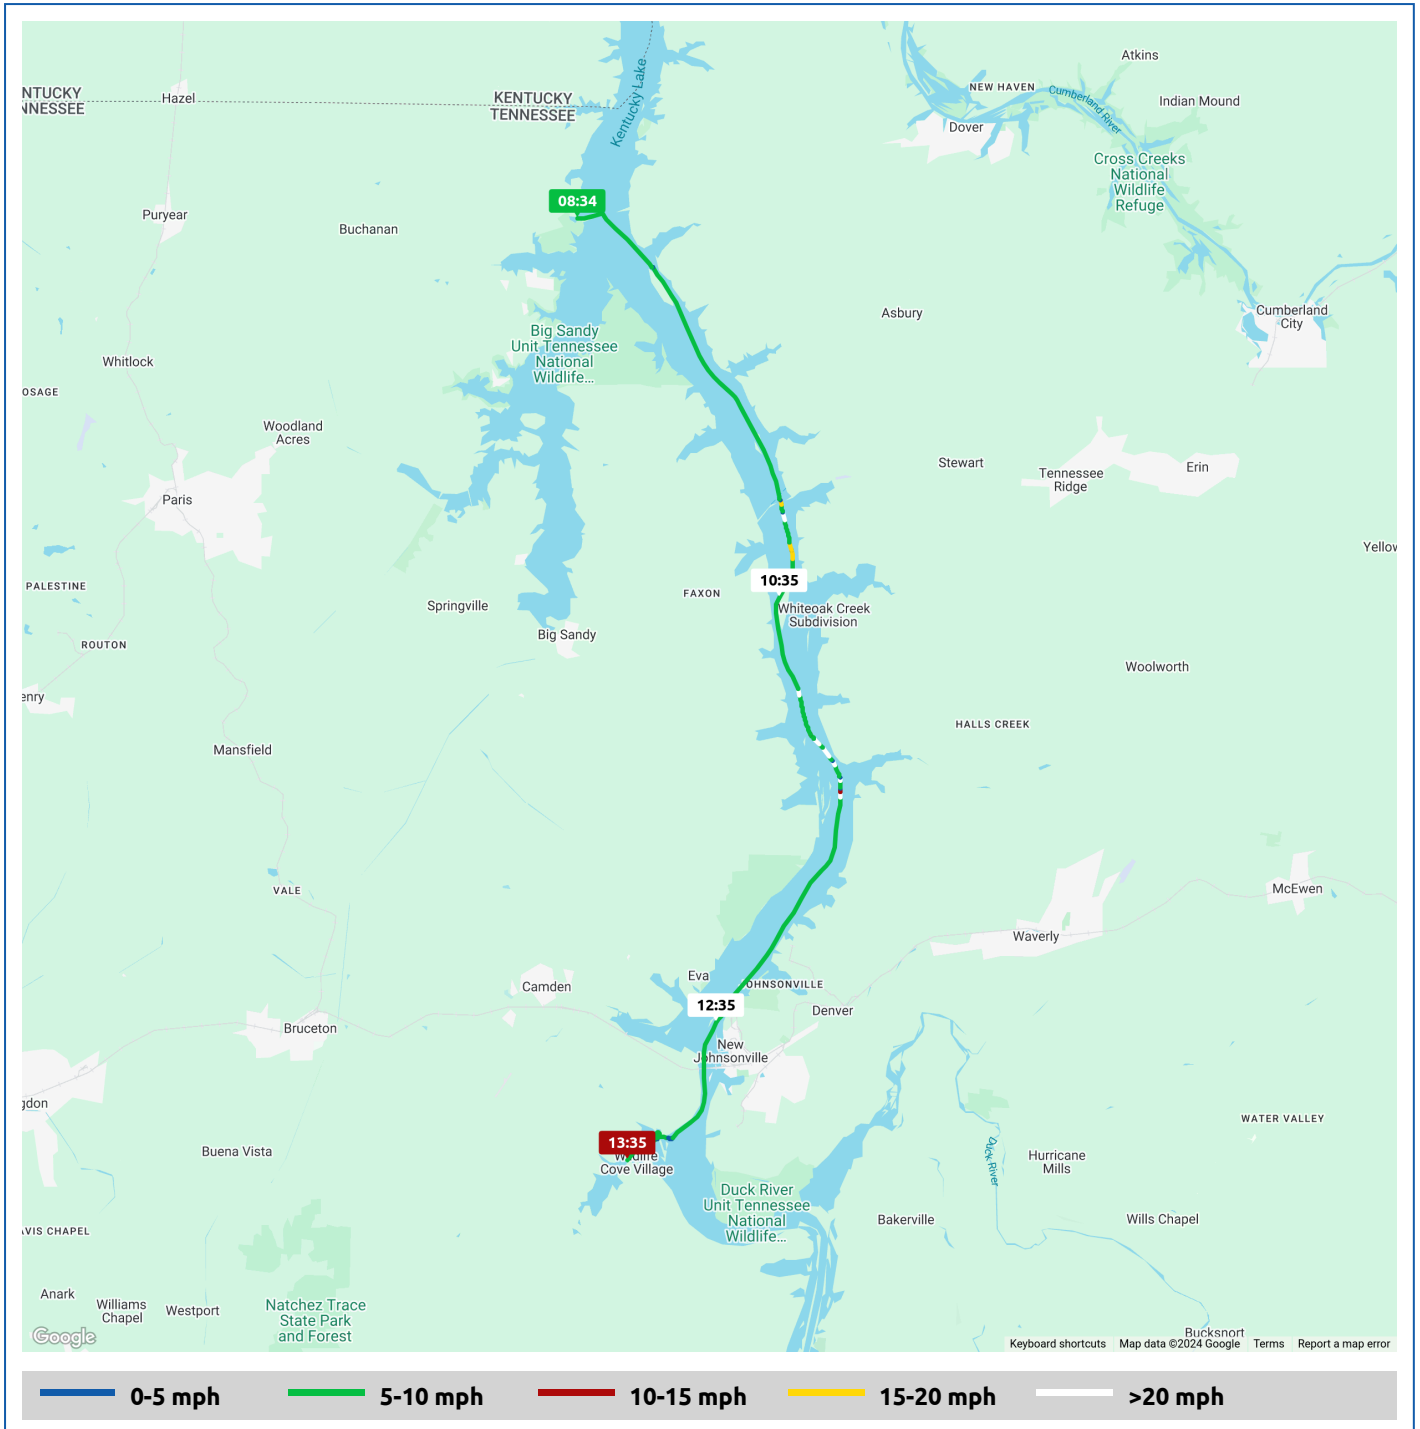

Perfect-Agenda

23 September 2024

Voyages	Underway (hours)	Duration (hours)	Distance (mi)	Average Speed (mph)	Max Speed (mph)
1	5:00	5:17	39.8	7.9	69.9

Perfect-Agenda

23 September 2024

Voyage	Skipper	Passengers/Crew	Commenced	Completed
Paris Landing State Park Marina to 35° 58.32' N, 88° 2.90' W	Bill and Valerie Henderson "PERFECT AGENDA"		08:33	13:51

 Weather on departure 74.0°F, Wind 2mph SE	 Weather on arrival 86.4°F, Wind 6mph SW
--	--

Voyage Log	Time	From Start		Interval
		Duration (hours)	Distance (mi)	Avg Speed (mph)
Started voyage at Paris Landing State Park Marina	08:34	0:00		
 74.0°F, Wind 2mph SE	08:34	0:00		
Departed Paris Landing State Park Marina	08:35	0:01	0.1	5.6
Passed under Austin Peay Memorial Highway	08:42	0:08	1.0	8.4
Passed Mile 70	09:10	0:36	4.5	7.4
 77.7°F, Wind 3mph S	09:35	1:01		
Passed Mile 75	09:46	1:13	9.5	8.3
Passed Mile 80	10:23	1:49	14.6	8.3
 81.5°F, Wind 3mph SW	10:35	2:01		
Passed Mile 85	11:00	2:26	19.7	8.3
Passed Mile 90	11:34	3:00	24.4	8.3
 84.7°F, Wind 4mph SW	11:35	3:01		
Passed Mile 95	12:09	3:35	29.1	8.2
 86.1°F, Wind 6mph SW	12:35	4:01		
Passed Mile 100	12:44	4:10	34.0	8.3
Passed under Broadway Street	12:47	4:13	34.4	8.1
 86.3°F, Wind 6mph SW	13:36	5:02		
Arrived Birdsong Marina	13:36	5:02	39.8	6.6

Perfect-Agenda

23 September 2024

Voyage Log	Time	From Start		Interval
		Duration (hours)	Distance (mi)	Avg Speed (mph)
Departed Birdsong Marina	13:39	5:05	39.8	0.0
Departed Wildlife Cove Marina	13:40	5:06	39.8	0.0
Arrived Wildlife Cove Marina	13:41	5:07	39.8	0.0
Departed Wildlife Cove Marina	13:43	5:09	39.8	0.0
Arrived Wildlife Cove Marina	13:43	5:09	39.8	0.0
Arrived Birdsong Marina	13:44	5:10	39.8	0.0
Departed Birdsong Marina	13:46	5:12	39.8	0.0
Departed Wildlife Cove Marina	13:47	5:13	39.8	0.0
Stopped voyage at 35° 58.32' N, 88° 2.90' W	13:51	5:17	39.9	0.3
 86.4°F, Wind 6mph SW	13:51	5:17		