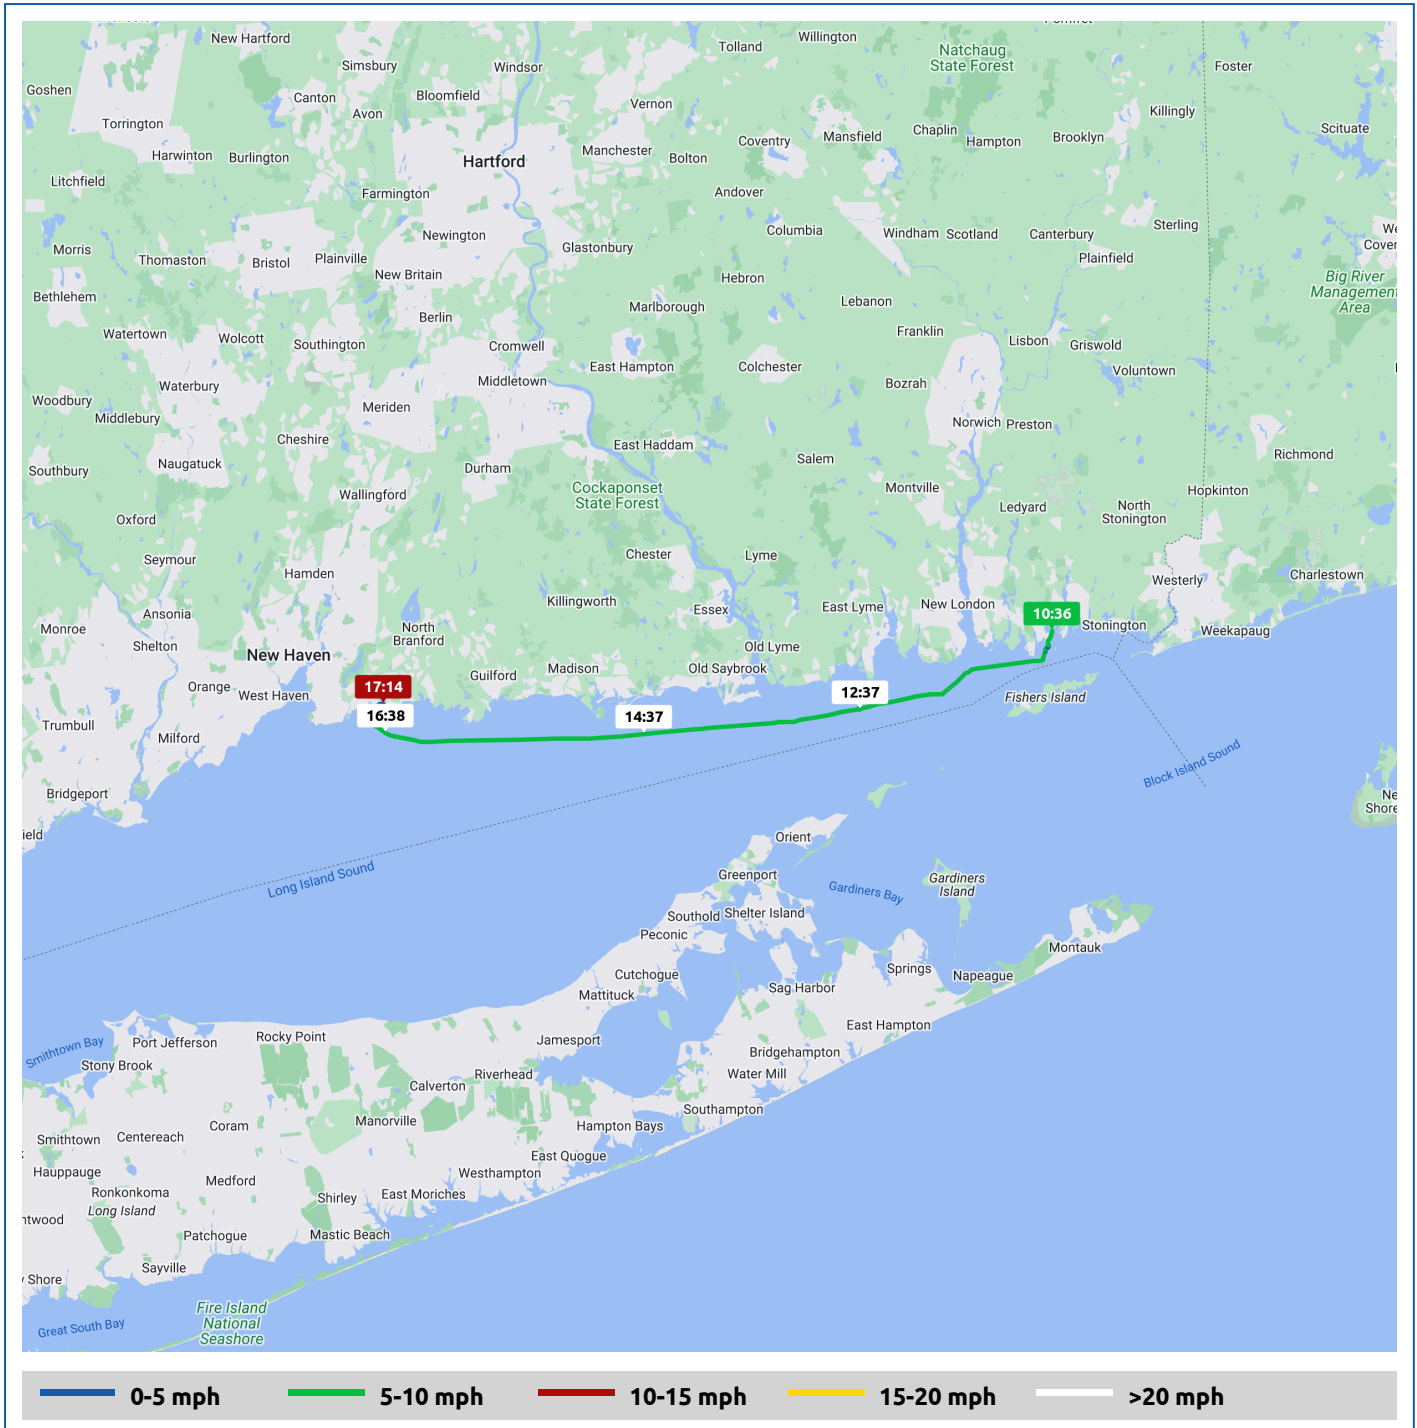

# Perfect-Agenda

21 May 2024

Voyages	Underway (hours)	Duration (hours)	Distance (mi)	Average Speed (mph)	Max Speed (mph)
1	6:38	6:38	48.7	7.3	9.8

# Perfect-Agenda

21 May 2024

Voyage	Skipper	Passengers	Commenced	Completed
41° 19.81' N, 71° 58.92' W to Brewer Bruce & Johnson's Marina	Bill and Valerie Henderson "PERFECT AGENDA"		10:36	17:14

 <b>Weather on departure</b> 60.0°F, Wind 6mph SSW	 <b>Weather on arrival</b> 68.5°F, Wind 7mph S
---	---

Voyage Log	Time	From Start		Interval
		Duration (hours)	Distance (mi)	Avg Speed (mph)
Started voyage at 41° 19.81' N, 71° 58.92' W	10:36	0:00		
 60.0°F, Wind 6mph SSW	10:36	0:00		
41° 17.46' N, 72° 5.35' W	11:37	1:00	7.1	7.0
 56.0°F, Wind 8mph S	11:37	1:00		
41° 15.42' N, 72° 13.29' W	12:37	2:01	14.6	7.5
 57.6°F, Wind 8mph S	12:37	2:01		
41° 14.62' N, 72° 21.06' W	13:38	3:02	21.5	6.8
 59.6°F, Wind 10mph S	13:38	3:02		
41° 14.06' N, 72° 29.57' W	14:39	4:02	29.0	7.4
 60.7°F, Wind 10mph S	14:39	4:02		
41° 13.76' N, 72° 38.87' W	15:40	5:03	37.1	8.0
 62.8°F, Wind 8mph S	15:40	5:03		
41° 14.35' N, 72° 48.92' W	16:41	6:04	45.9	8.7
 64.7°F, Wind 8mph SSE	16:41	6:04		
Arrived Brewer Bruce & Johnson's Marina West	17:03	6:26	48.5	6.9
Departed Brewer Bruce & Johnson's Marina West	17:06	6:29	48.5	1.0
Arrived Brewer Bruce & Johnson's Marina	17:09	6:32	48.7	2.9
Stopped voyage at Brewer Bruce & Johnson's Marina	17:14	6:38	48.7	0.6

# Perfect-Agenda

21 May 2024

Voyage Log	Time	From Start		Interval
		Duration (hours)	Distance (mi)	Avg Speed (mph)
 68.5°F, Wind 7mph S	17:14	6:38		