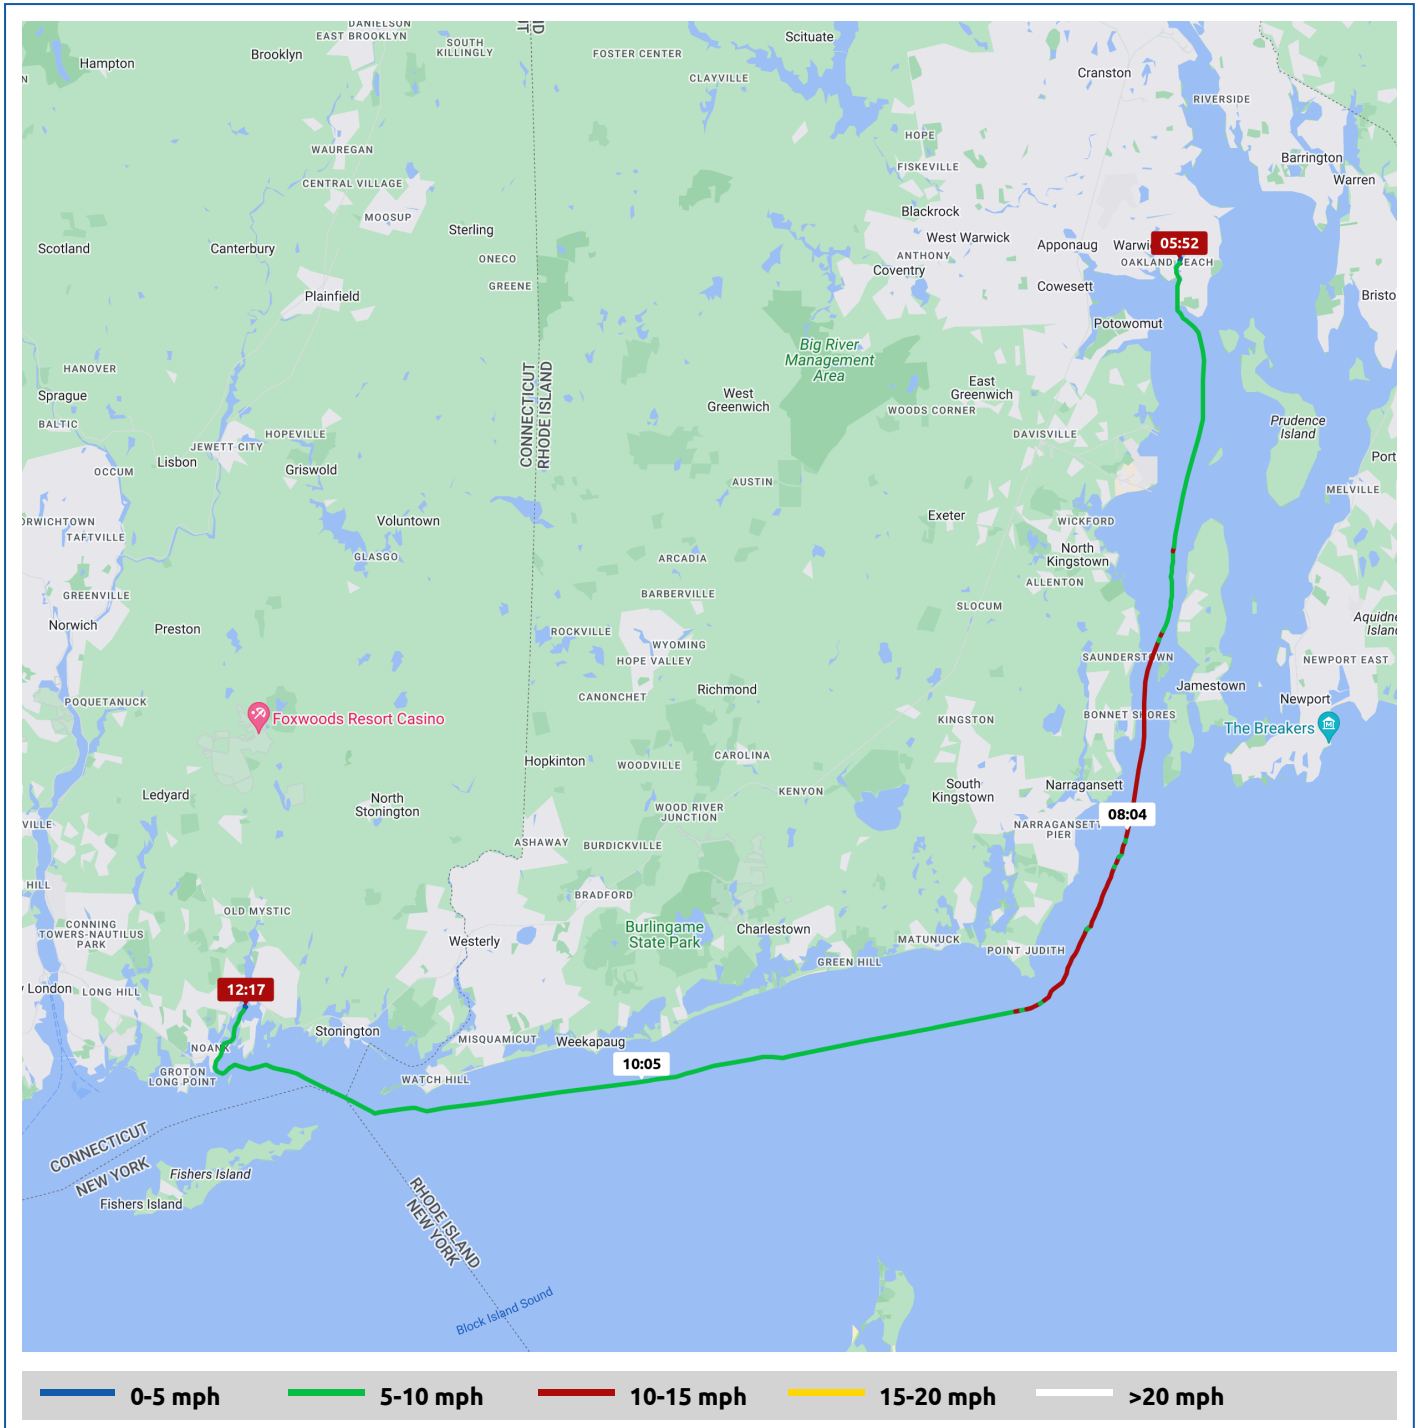

Perfect-Agenda

20 May 2024

Voyages	Underway (hours)	Duration (hours)	Distance (mi)	Average Speed (mph)	Max Speed (mph)
2	6:19	6:19	55.1	8.7	11.0

Perfect-Agenda

20 May 2024

Voyage	Skipper	Passengers	Commenced	Completed
41° 41.72' N, 71° 23.44' W to Brewer Greenwich Bay Marina	Bill and Valerie Henderson "PERFECT AGENDA"		05:46	05:52

 Weather on departure 52.8°F, Wind 8mph NNE	 Weather on arrival 52.9°F, Wind 8mph NNE
--	--

Voyage Log	Time	From Start		Interval
		Duration (hours)	Distance (mi)	Avg Speed (mph)
Started voyage at Brewer Greenwich Bay Marina	05:46	0:00		
52.8°F, Wind 8mph NNE	05:46	0:00		
Stopped voyage at Brewer Greenwich Bay Marina	05:52	0:06	0.1	0.6
52.9°F, Wind 8mph NNE	05:52	0:06		

Perfect-Agenda

20 May 2024

Voyage	Skipper	Passengers	Commenced	Completed
Brewer Greenwich Bay Marina to Brewer Yacht At Mystic	Bill and Valerie Henderson "PERFECT AGENDA"		06:04	12:17

 Weather on departure 52.8°F, Wind 6mph N	 Weather on arrival 67.7°F, Wind 4mph SE
---	--

Voyage Log	Time	From Start		Interval
		Duration (hours)	Distance (mi)	Avg Speed (mph)
Started voyage at Brewer Greenwich Bay Marina	06:04	0:00		
 52.8°F, Wind 6mph N	06:04	0:00		
Departed Brewer Greenwich Bay Marina	06:05	0:01	0.1	5.4
 53.7°F, Wind 11mph NNE	07:05	1:00		
41° 34.07' N, 71° 23.57' W	07:06	1:01	9.0	8.9
 54.2°F, Wind 13mph NNE	08:05	2:01		
41° 25.43' N, 71° 25.47' W	08:06	2:02	19.2	10.1
 54.6°F, Wind 10mph NE	09:05	3:01		
41° 20.17' N, 71° 33.05' W	09:06	3:02	29.1	9.9
 57.0°F, Wind 8mph ENE	10:06	4:02		
41° 18.70' N, 71° 43.76' W	10:07	4:03	38.6	9.4
 57.8°F, Wind 6mph ESE	11:07	5:03		
41° 18.04' N, 71° 53.85' W	11:08	5:04	47.5	8.8
 65.4°F, Wind 5mph SE	12:07	6:03		
41° 20.59' N, 71° 58.34' W	12:08	6:04	54.7	7.1
Arrived Brewer Yacht At Mystic	12:15	6:10	55.0	3.4
Stopped voyage at Brewer Yacht At Mystic	12:17	6:13	55.0	0.1
 67.7°F, Wind 4mph SE	12:17	6:13		