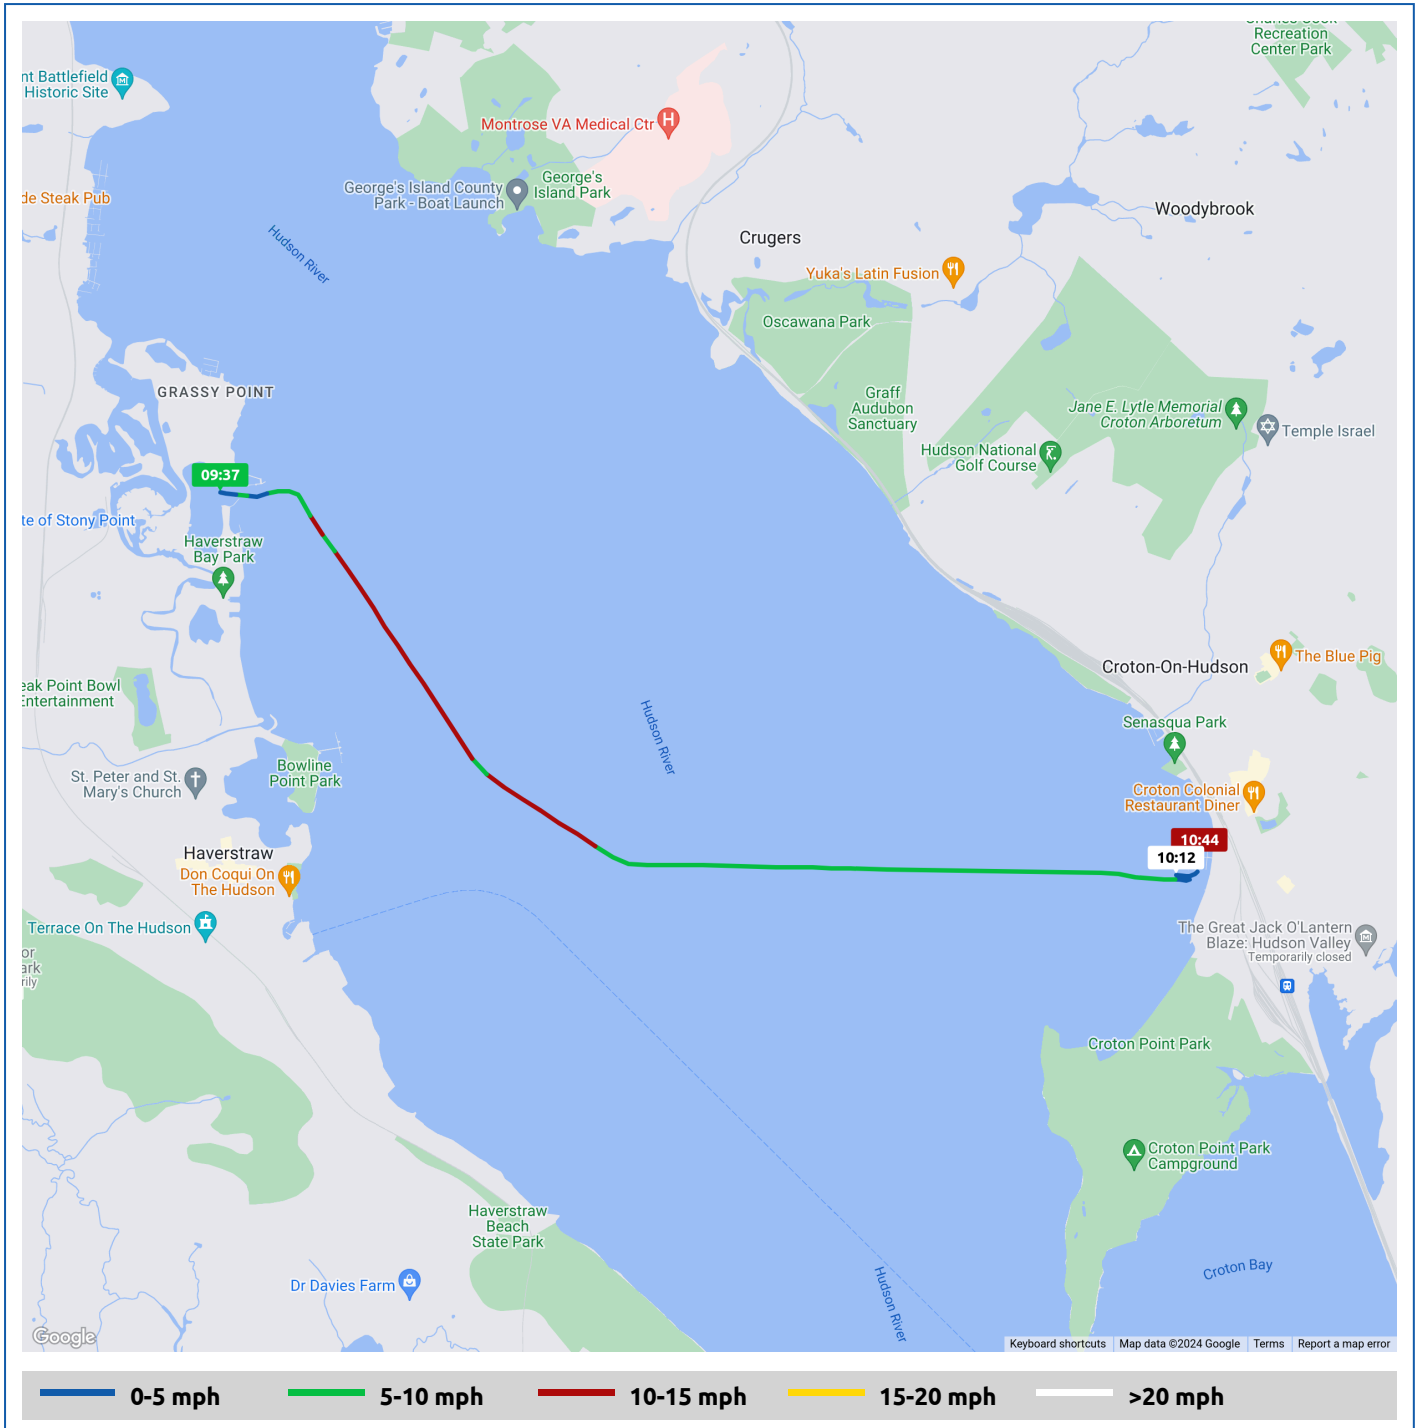

Perfect-Agenda

11 June 2024

Voyages	Underway (hours)	Duration (hours)	Distance (mi)	Average Speed (mph)	Max Speed (mph)
1	0:39	1:07	4.8	7.3	10.9

Perfect-Agenda

11 June 2024

Voyage	Skipper	Passengers	Commenced	Completed
The Haverstraw Marina to Half Moon Bay Marina	Bill and Valerie Henderson "PERFECT AGENDA"		09:37	10:44

 Weather on departure 65.2°F, Wind 3mph N	 Weather on arrival 67.7°F, Wind 4mph NW
---	--

Voyage Log	Time	From Start		Interval
		Duration (hours)	Distance (mi)	Avg Speed (mph)
Started voyage at The Haverstraw Marina	09:37	0:00		
 65.2°F, Wind 3mph N	09:37	0:00		
Departed The Haverstraw Marina	09:38	0:01	0.1	3.9
Arrived Half Moon Bay Marina	10:29	0:52	4.8	5.6
 67.5°F, Wind 4mph NW	10:38	1:00		
Stopped voyage at Half Moon Bay Marina	10:44	1:07	4.9	0.2
 67.7°F, Wind 4mph NW	10:44	1:07		