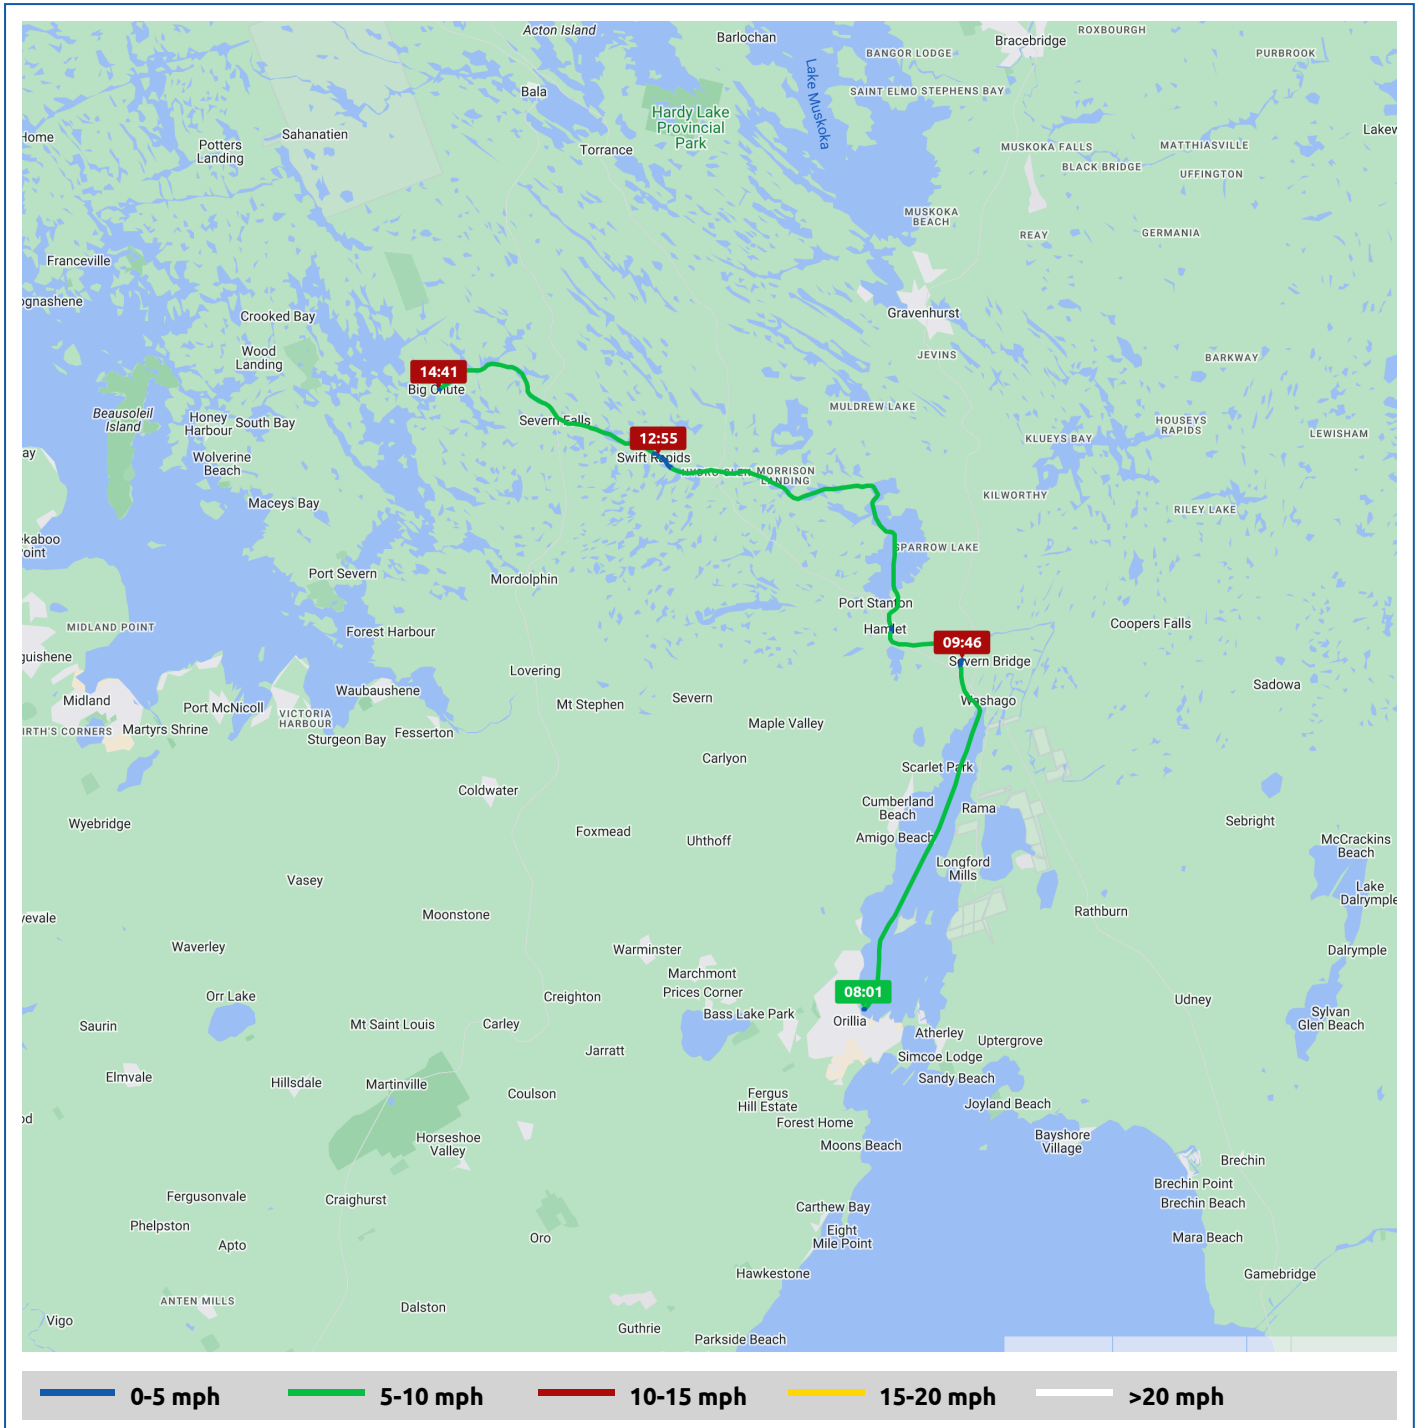

Perfect-Agenda

25 July 2024

Voyages	Underway (hours)	Duration (hours)	Distance (mi)	Average Speed (mph)	Max Speed (mph)
3	5:09	6:04	34.3	6.6	9.5

Perfect-Agenda

25 July 2024

Voyage	Skipper	Passengers	Commenced	Completed
44° 36.86' N, 79° 24.75' W to 44° 46.09' N, 79° 21.01' W	Bill and Valerie Henderson "PERFECT AGENDA"		08:00	10:00

 Weather on departure 61.1°F, Wind 9mph NW	 Weather on arrival 66.1°F, Wind 10mph NW
--	---

Voyage Log	Time	From Start		Interval
		Duration (hours)	Distance (mi)	Avg Speed (mph)
Started voyage at 44° 36.82' N, 79° 24.69' W	08:01	0:00		
 61.1°F, Wind 9mph NW	08:01	0:00		
44° 43.42' N, 79° 20.95' W	09:01	1:00	8.4	8.3
 63.4°F, Wind 10mph NW	09:01	1:00		
Stopped voyage at 44° 46.09' N, 79° 21.01' W	10:00	1:59	11.7	3.4
 66.1°F, Wind 10mph NW	10:00	1:59		

Perfect-Agenda

25 July 2024

Voyage	Skipper	Passengers	Commenced	Completed
44° 46.09' N, 79° 21.01' W to Lock 43 - Swift Rapids	Bill and Valerie Henderson "PERFECT AGENDA"		10:30	13:11

 Weather on departure 68.4°F, Wind 9mph NW	 Weather on arrival 71.0°F, Wind 11mph NW
--	---

Voyage Log	Time	From Start		Interval
		Duration (hours)	Distance (mi)	Avg Speed (mph)
Started voyage at Lock 42 - Couchiching	10:30	0:00		
 68.4°F, Wind 9mph NW	10:30	0:00		
Departed Lock 42 - Couchiching	10:31	0:01	0.1	6.1
 69.3°F, Wind 11mph NW	11:31	1:01		
44° 49.83' N, 79° 24.23' W	11:32	1:02	6.6	6.4
 70.5°F, Wind 11mph NW	12:31	2:01		
44° 51.10' N, 79° 31.82' W	12:32	2:02	14.1	7.5
Arrived Lock 43 - Swift Rapids	12:55	2:25	14.8	1.7
Stopped voyage at Lock 43 - Swift Rapids	13:11	2:40	14.8	0.1
 71.0°F, Wind 11mph NW	13:11	2:40		